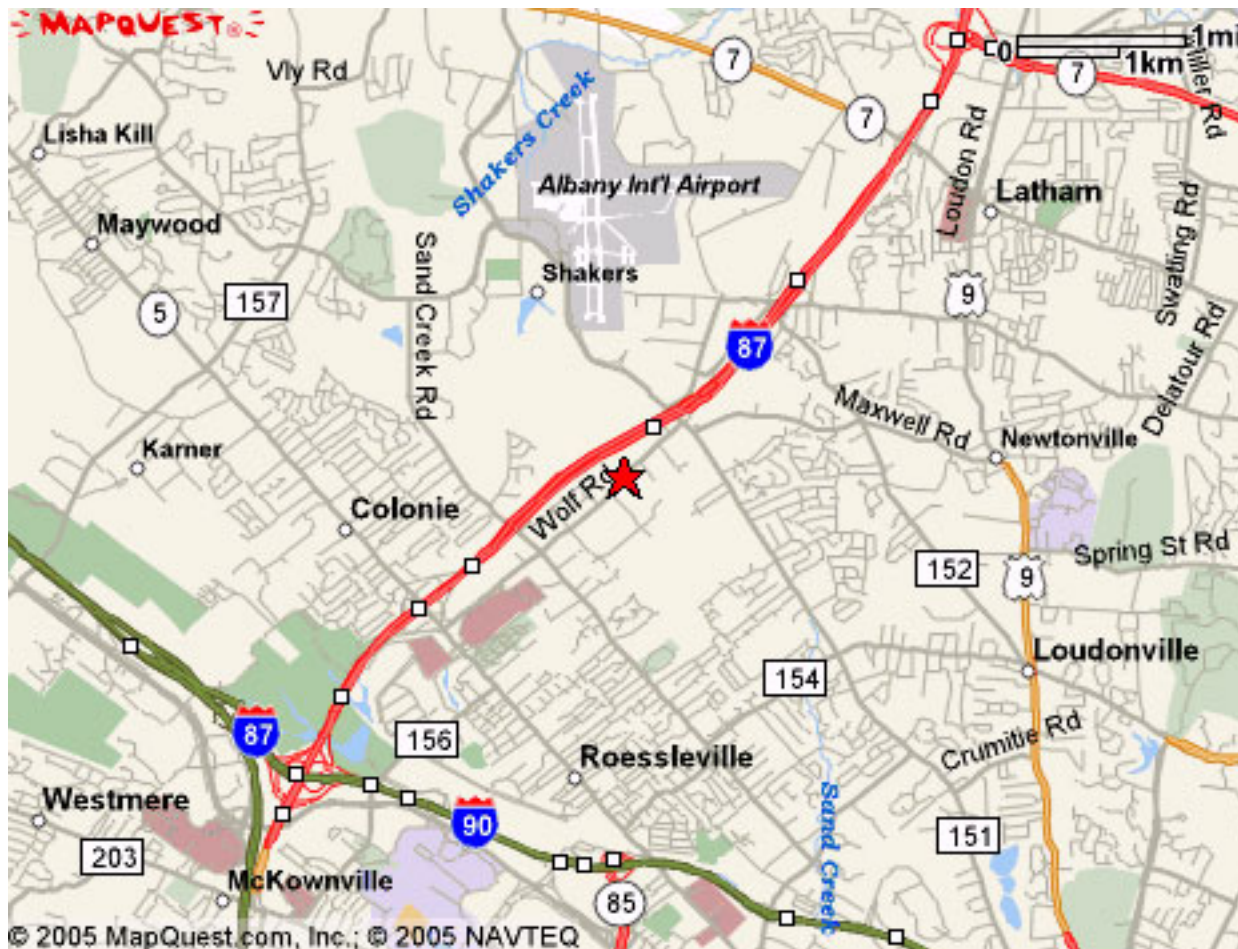

## Directions

### Directions to CTG

Located in Albany, the Center for Technology in Government is within minutes of the New York State Capitol, the State Legislature, and state agency headquarters.

We are centrally-located in the Northeast: 150 miles from New York City, 165 miles from Boston, and 242 miles from Montreal, Canada. Our offices are located near the intersection of the New York State Thruway, the Adirondack Northway, and Interstate 90. We are within five miles of an AMTRAK rail station and the Albany International Airport, which is served by several major airlines.

#### ***From Albany International Airport***

Go southeast on CR-151/Peter J Dalessandro Blvd/Albany Shaker Road toward Wolf Road for approximately 1.3 miles. Turn right onto Wolf Road. Follow Wolf Road for approximately .4 miles. Turn left at Beltrone Drive across from the Olive Garden restaurant, 187 is the first building on your left. CTG is on the third floor.

#### ***From Albany and points South***

Follow Route 87 (the Adirondack Northway) North to Exit 4, stay in the right lane. At the light turn right on to Wolf Road. Follow Wolf Road for approximately .3 miles. Turn left at Beltrone Drive across from the Olive Garden restaurant, 187 is the first building on your left. CTG is on the third floor.