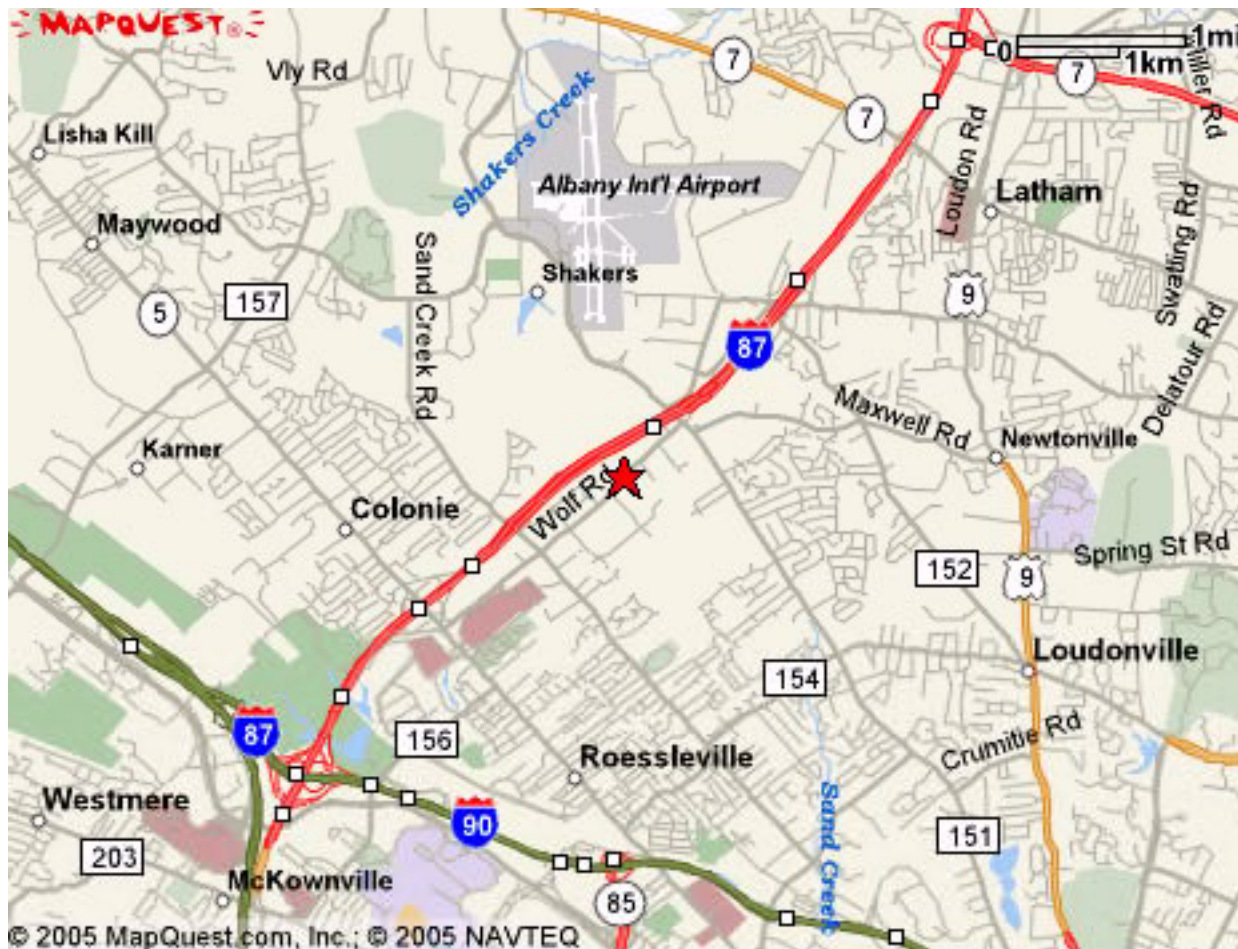

Directions

Directions to CTG

Located in Albany, the Center for Technology in Government is within minutes of the New York State Capitol, the State Legislature, and state agency headquarters.

We are centrally-located in the Northeast: 150 miles from New York City, 165 miles from Boston, and 242 miles from Montreal, Canada. Our offices are located near the intersection of the New York State Thruway, the Adirondack Northway, and Interstate 90. We are within five miles of an AMTRAK rail station and the Albany International Airport, which is served by several major airlines.

Address: 187 Wolf Road, Suite 301 Albany, NY 12205 Phone: 518-442-3892

From Albany International Airport

Go southeast on CR-151/Peter J Dalessandro Blvd/Albany Shaker Road toward Wolf Road for approximately 1.3 miles. Turn right onto Wolf Road. Follow Wolf Road for approximately .4 miles. Turn left at Beltrone Drive across from the Olive Garden restaurant, 187 is the first building on your left. CTG is on the third floor.

From Albany and points South

Follow Route 87 (the Adirondack Northway) North to Exit 4, stay in the right lane. At the light turn right on to Wolf Road. Follow Wolf Road for approximately .3 miles. Turn left at Beltrone Drive across from the Olive Garden restaurant, 187 is the first building on your left. CTG is on the third floor.

From the North